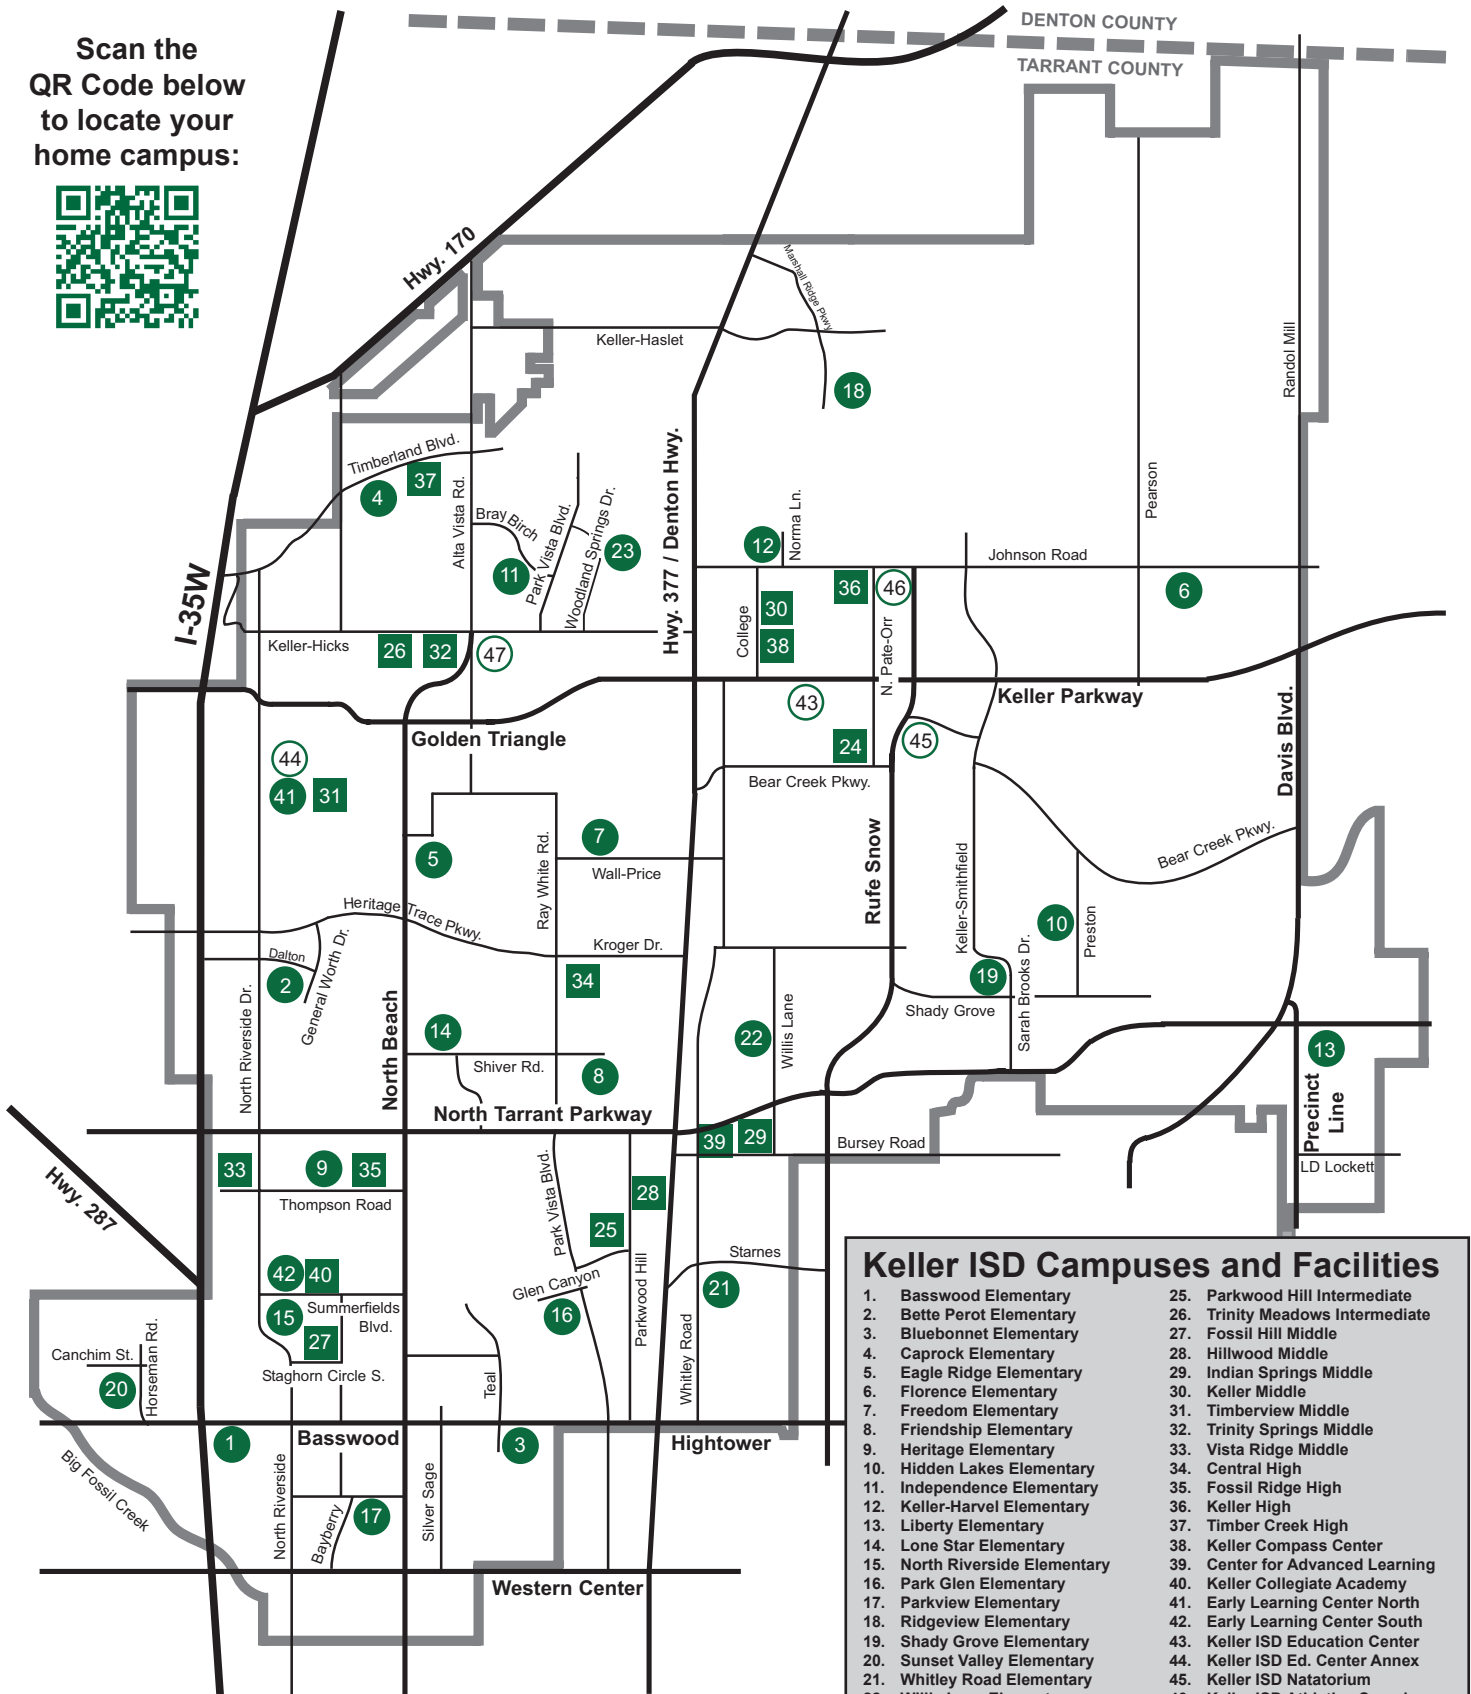

# Keller ISD Campus Locator Map

Scan the QR Code below to locate your home campus:

Keller ISD Campuses and Facilities	
1. Basswood Elementary	25. Parkwood Hill Intermediate
2. Bette Perot Elementary	26. Trinity Meadows Intermediate
3. Bluebonnet Elementary	27. Fossil Hill Middle
4. Caprock Elementary	28. Hillwood Middle
5. Eagle Ridge Elementary	29. Indian Springs Middle
6. Florence Elementary	30. Keller Middle
7. Freedom Elementary	31. Timberview Middle
8. Friendship Elementary	32. Trinity Springs Middle
9. Heritage Elementary	33. Vista Ridge Middle
10. Hidden Lakes Elementary	34. Central High
11. Independence Elementary	35. Fossil Ridge High
12. Keller-Harvel Elementary	36. Keller High
13. Liberty Elementary	37. Timber Creek High
14. Lone Star Elementary	38. Keller Compass Center
15. North Riverside Elementary	39. Center for Advanced Learning
16. Park Glen Elementary	40. Keller Collegiate Academy
17. Parkview Elementary	41. Early Learning Center North
18. Ridgeview Elementary	42. Early Learning Center South
19. Shady Grove Elementary	43. Keller ISD Education Center
20. Sunset Valley Elementary	44. Keller ISD Ed. Center Annex
21. Whitley Road Elementary	45. Keller ISD Natatorium
22. Willis Lane Elementary	46. Keller ISD Athletics Complex
23. Woodland Springs Elementary	47. Maintenance and Operations
24. Bear Creek Intermediate	

[www.KellerISD.net](http://www.KellerISD.net)

*This map is intended as an overview and is not drawn to exact scale.*